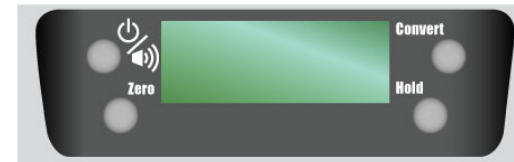

V shaped groove and magnet hang onto the bar !

Great for the work at iron flame !

POWER / BEEP

Power up / Power down
Beep at 0, 45, 90 degree

CONVERT

Various units available
[°], [%], [in / ft]

ZERO

0 setting available at
arbitrary angle

HOLD

Numerical value are held

L - 160Q ALUMINIUM LEVEL

I-beam frame
V ditch on measuring surface
Alumite finishing
Varieties of sizes & types are available

myzox